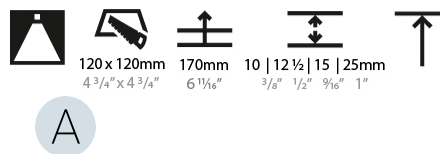

PHYSICAL

Shape: Square
Length (mm): 106
Length (in): 4 ³/₁₆
Width (mm): 106
Width (in): 4 ³/₁₆
Height (mm): 150
Height (in): 5 ⁷/₈
Ceiling Thickness (mm): 10 / 12.5 / 15 / 25
Ceiling Thickness (in): 3/8 or 1/2 or 9/16 or 1
Min. Recessing Depth (mm): 170
Min. Recessing Depth (in): 6 ¹¹/₁₆
Light Distribution: Downlight
Weight (kg): 0.769
Weight (lbs): 1.69
Fixture Finish: SSR / BKV / CWI / CRY / HAB / UFT / ITA / RUA / FTG / MYG / LOD / PUS / FRO / FUP / KIA / POP / BLS / SPG / MEY / GOH / GUM / CHC / COM / ABZ / JAG / OBR / MOS / ROR
Fixture Material: Aluminum Die Cast
Cut-out Measurements: 120mm / 4 3/4" x 120mm / 4 3/4"
Upon Request: Unique Ceiling Thickness

ELECTRICAL

Lamp Type: LED (Zhaga Standard)
Input Wattage (W): 16.5
Total Output Wattage (W): 14.7
Dimming: Dali Dimming
Driver Included: No
Driver Location: Recessed Housing
Driver Type: Constant Current - 120Vac
Driver Class: Class 2
Housing: See Components
Input Voltage (V): 120
Constant Current (MA): 350

LED

Number of LEDs: 1
Max. Delivered Lumen (lm): 770
Nominal Lumen (lm): 1140
CRI: >90 CRI
Lamp Life (hrs): 50000
Upon Request: RGB-W Tunable White Special Color Temperature Special LED

OPTICAL

Reflector: 20 / 40 / 60
Upon Request: Special Beam Angles

RATINGS AND CERTIFICATIONS

Certified By: Certified for North American Standards
IP rating: IP20
Zaneen Company Inc. © 2024, T 1800-388-3382, F 416-247-9319, www.zaneen.com