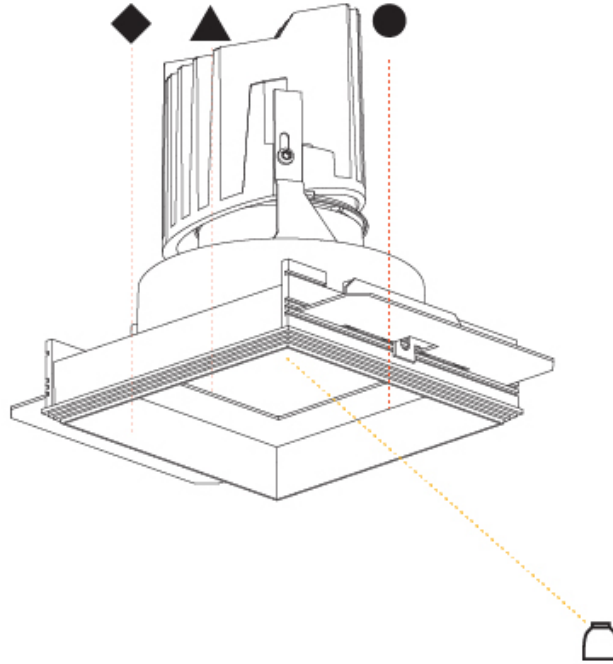

BIONIQ SQUARE DEEP COMFORT TRIMLESS

A35533-

PROJECT

TYPE

SPECIFIER

QUANTITY

DATE