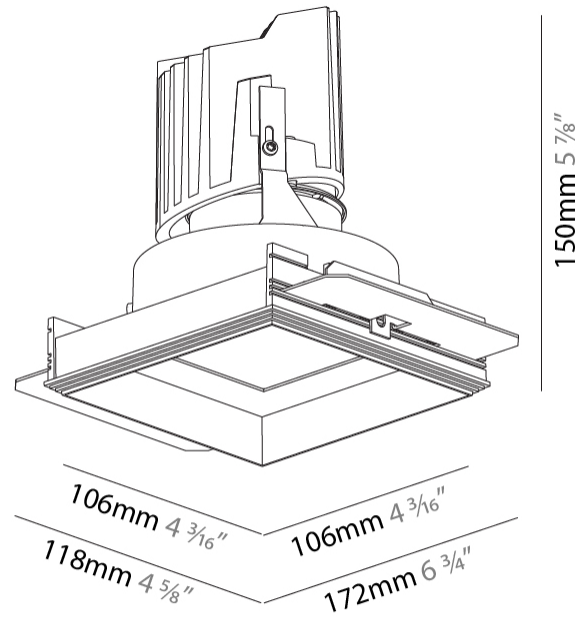

PHYSICAL

Shape: Square
Length (mm): 106
Length (in): 4 ³/₁₆
Width (mm): 106
Width (in): 4 ³/₁₆
Height (mm): 150
Height (in): 5 ⁷/₈
Ceiling Thickness (mm): 10 / 12.5 / 15 / 25
Ceiling Thickness (in): 3/8 or 1/2 or 9/16 or 1
Min. Recessing Depth (mm): 170
Min. Recessing Depth (in): 6 ¹¹/₁₆
Light Distribution: Downlight
Weight (kg): 0.769
Weight (lbs): 1.69
Fixture Finish: SSR / BKV / CWI / CRY / HAB / UFT / ITA / RUA / FTG / MYG / LOD / PUS / FRO / FUP / KIA / POP / BLS / SPG / MEY / GOH / GUM / CHC / COM / ABZ / JAG / OBR / MOS / ROR
Fixture Material: Aluminum Die Cast
Cut-out Measurements: 120mm / 4 3/4" x 120mm / 4 3/4"
Upon Request: Unique Ceiling Thickness

ELECTRICAL

Lamp Type: LED (Zhaga Standard)
Input Wattage (W): 16.5
Total Output Wattage (W): 14.7
Dimming: Dali Dimming
Driver Included: No
Driver Location: Recessed Housing
Driver Type: Constant Current - 120Vac
Driver Class: Class 2
Housing: See Components
Input Voltage (V): 120
Constant Current (MA): 350

LED

Number of LEDs: 1
Max. Delivered Lumen (lm): 770
Nominal Lumen (lm): 1140
CRI: >90 CRI
Lamp Life (hrs): 50000
Upon Request: RGB-W Tunable White Special Color Temperature Special LED

OPTICAL

Reflector: 20 / 40 / 60
Upon Request: Special Beam Angles

RATINGS AND CERTIFICATIONS

Certified By: Certified for North American Standards
IP rating: IP20
Zaneen Company Inc. © 2024, T 1800-388-3382, F 416-247-9319, www.zaneen.com